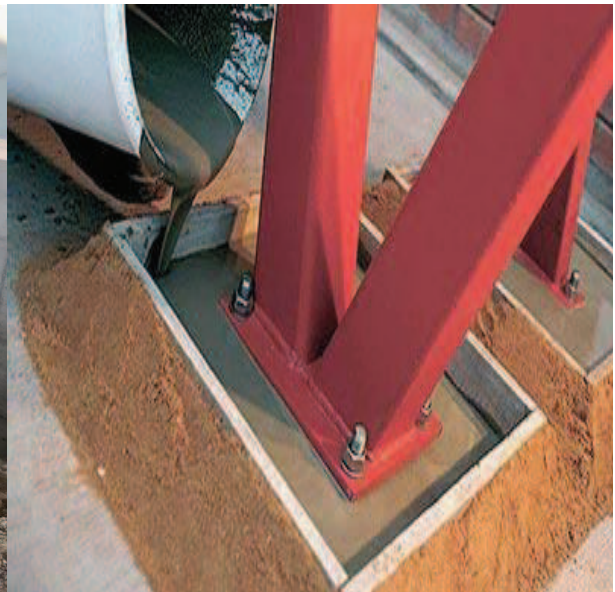

+27(0) 76 303 5130

Unit 11, George Palmer Business Park,²¹
Burry Koen Street, Jet Park, Johannesburg