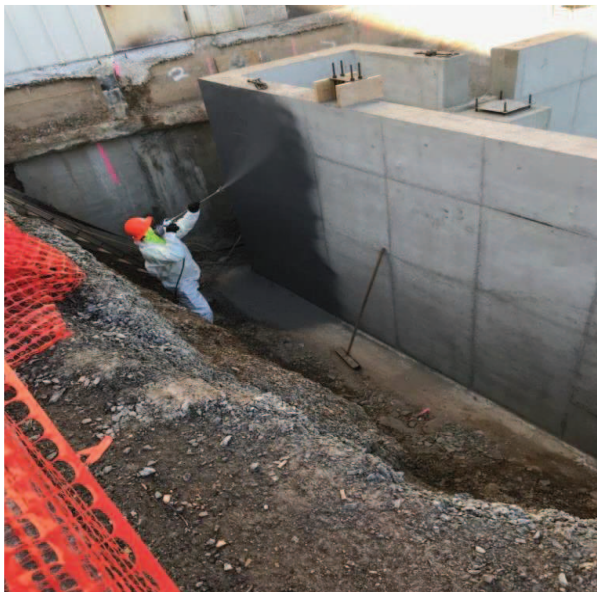

+27(0) 76 303 5130

Unit 11, George Palmer Business Park,²¹
Burry Koen Street, Jet Park, Johannesburg